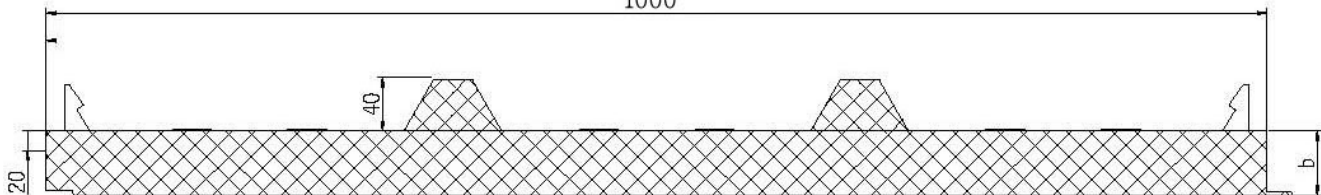

Замок 4*. Кровельная панель

1000

The size of up color-steel sheet: 1250mm

The size of down color-steel sheet: 1050mm

b= 50-250mm

Core material: EPS and Mineral wool

1000

The size of up color-steel sheet: 1250mm

The size of down color-steel sheet: 1050mm

b= 50-250mm

Core material: EPS and Mineral wool