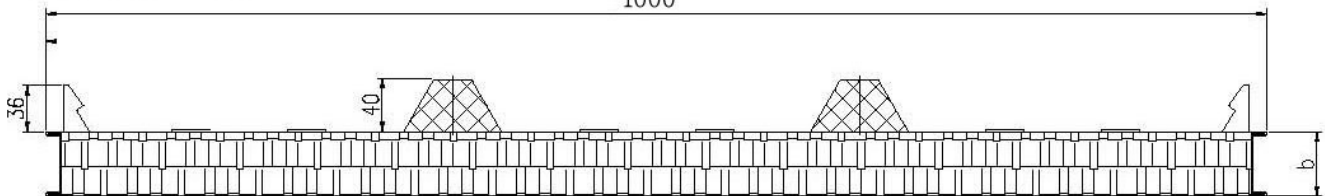

Замок 4*. Кровельная панель

1000

The size of up color-steel sheet: 1250mm

The size of down color-steel sheet: 1050mm

b= 50-250mm

Core material: EPS and Mineral wool

1000

The size of up color-steel sheet: 1250mm

The size of down color-steel sheet: 1050mm

b= 50-250mm

Core material: EPS and Mineral wool